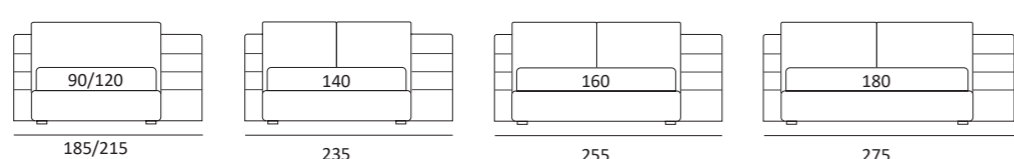

SMASH LATERALE DX/SX

Cuscini reclinabili
Recliner cushions

DI SERIE:
Piede in legno **Cubic** h cm 6, colore wengè

OPTIONAL:
Piede in legno **Cubic** h cm 6, colore grigio

AS STANDARD:
Cubic wooden foot H 6 cm, colour: wenge

OPTIONALS:
Cubic wooden foot H 6 cm, colours: grey