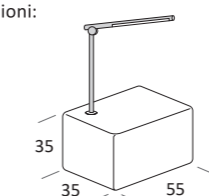

- con lampada a led touch,
pieghevole e facilmente removibile
- Led touch lamp, foldable easily
removable