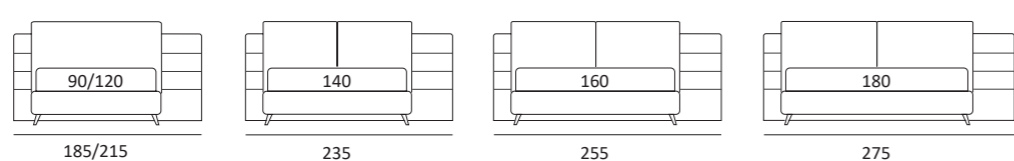

AS STANDARD:
Log wooden foot H 14 cm, colour: wenge

OPTIONALS:
Log wooden foot H 14 cm, colours: white, natural
Bill metal foot H 14 cm, brown mocha finish
Glam and **Peak** metal foot H 14 cm, chrome finish, colours: powder, silk
Hop and **Max** metal foot H 14 cm, manganese finish

SMASH LATERALE DX/SX

Cuscini reclinabili
Recliner cushions

DI SERIE:
Piede in legno **Cubic** h cm 6, colore wengè

OPTIONAL:
Piede in legno **Cubic** h cm 6, colore grigio

AS STANDARD:
Cubic wooden foot H 6 cm, colour: wenge

OPTIONALS:
Cubic wooden foot H 6 cm, colours: grey

SMASH LATERALE COMPATTO DX/SX

Cuscini reclinabili
Recliner cushions

DI SERIE:
Piede in legno **Log** h cm 14, colore wengè

OPTIONAL:
Piede in legno **Log** h cm 14, colori bianco, naturale
Piede in metallo **Bill** h cm 14, finitura marrone moka
Piede in metallo **Glam** e **Peak** h cm 14, finitura cromo, colori polvere, seta
Piede in metallo **Hop** e **Max** h cm 14, finitura manganese