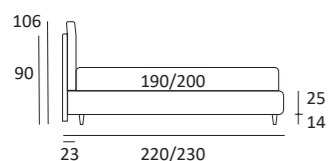

SMASH LATERALE COMPATTO DX/SX

Cuscini reclinabili
Recliner cushions

DI SERIE:
Piede in legno **Log** h cm 14, colore wengè

OPTIONAL:
Piede in legno **Log** h cm 14, colori bianco, naturale
Piede in metallo **Bill** h cm 14, finitura marrone moka
Piede in metallo **Glam** e **Peak** h cm 14, finitura cromo, colori polvere, seta
Piede in metallo **Hop** e **Max** h cm 14, finitura manganese

AS STANDARD:
Log wooden foot H 14 cm, colour: wenge

OPTIONALS:
Log wooden foot H 14 cm, colours: white, natural
Bill metal foot H 14 cm, brown mocha finish
Glam and **Peak** metal foot H 14 cm, chrome finish, colours: powder, silk
Hop and **Max** metal foot H 14 cm, manganese finish