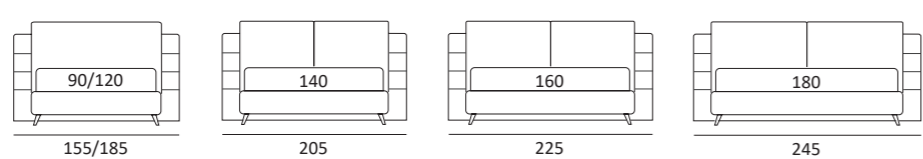

SMASH

Cuscini reclinabili
Cuscini reclinabili

DI SERIE:
Piede in legno **Cubic** h cm 6, colore wengè

OPTIONAL:
Piede in legno **Cubic** h cm 6, colore grigio

AS STANDARD:
Cubic wooden foot H 6 cm, colour: wenge

OPTIONALS:
Cubic wooden foot H 6-10 cm, colours: grey, wenge

SMASH COMPATTO

Cuscini reclinabili
Recliner cushions

DI SERIE:
Piede in legno **Log** h cm 14, colore wengè

OPTIONAL:
Piede in legno **Log** h cm 14, colori bianco, naturale
Piede in metallo **Bill** h cm 14, finitura marrone moka
Piede in metallo **Glam** e **Peak** h cm 14, finitura cromo, colori polvere, seta
Piede in metallo **Hop** e **Max** h cm 14, finitura manganese

AS STANDARD:
Log wooden foot H 14 cm, colour: wenge

OPTIONALS:
Log wooden foot H 14 cm, colours: white, natural
Bill metal foot H 14 cm, brown mocha finish
Glam and **Peak** metal foot H 14 cm, chrome finish, colours: powder, silk
Hop and **Max** metal foot H 14 cm, manganese finish