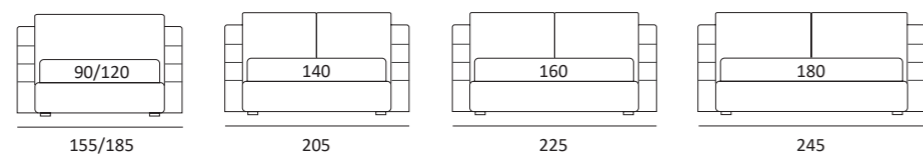

SMASH

Cuscini reclinabili
Cuscini reclinabili

DI SERIE:
Piede in legno **Cubic** h cm 6, colore wengè

OPTIONAL:
Piede in legno **Cubic** h cm 6, colore grigio

AS STANDARD:
Cubic wooden foot H 6 cm, colour: wenge

OPTIONALS:
Cubic wooden foot H 6-10 cm, colours: grey, wenge

SMASH COMPATTO

Cuscini reclinabili
Recliner cushions

DI SERIE:
Piede in legno **Log** h cm 14, colore wengè

OPTIONAL:
Piede in legno **Log** h cm 14, colori bianco, naturale
Piede in metallo **Bill** h cm 14, finitura marrone moka
Piede in metallo **Glam** e **Peak** h cm 14, finitura cromo, colori polvere, seta
Piede in metallo **Hop** e **Max** h cm 14, finitura manganese

AS STANDARD:
Log wooden foot H 14 cm, colour: wenge

OPTIONALS:
Log wooden foot H 14 cm, colours: white, natural
Bill metal foot H 14 cm, brown mocha finish
Glam and **Peak** metal foot H 14 cm, chrome finish, colours: powder, silk
Hop and **Max** metal foot H 14 cm, manganese finish