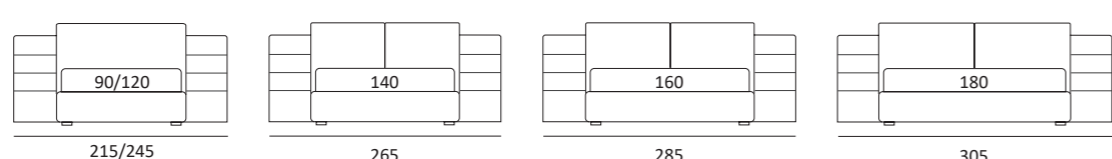

SMASH BIG

Cuscini reclinabili
Recliner cushions

DI SERIE:
Piede in legno **Cubic** h cm 6, colore wengè

OPTIONAL:
Piede in legno **Cubic** h cm 6, colore grigio

AS STANDARD:
Cubic wooden foot H 6 cm, colour: wenge

OPTIONALS:
Cubic wooden foot H 6 cm, colours: grey